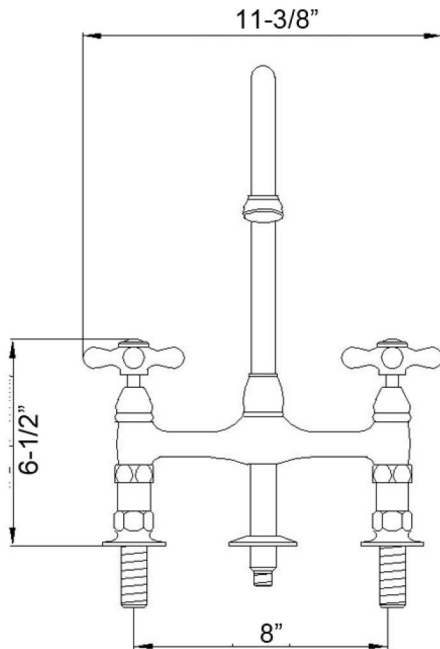

# HARDING KITCHEN BRIDGE FAUCET WITH SIDESPRAY

Cat. No.  
KFB512-ML

Width: 11-3/8"  
Height: 15"

## Features:

- ▶ Constructed of lead free solid brass
- ▶ Gooseneck swivel spout
- ▶ Metal lever handles
- ▶ Includes brass sidespray with hose
- ▶ Includes connection hoses
- ▶ Height to spout is 10-3/8"
- ▶ Spout reach is 8-1/4"
- ▶ Ceramic disc cartridges
- ▶ Flow rate is 1.8 GPM at 60 psi
- ▶ IAPMO/CEC/cUPC/AB1953 Certified

## Finishes:

- BN** Brushed Nickel  
**CP** Polished Chrome  
**ORB** Oil Rubbed Bronze

Dimensions of fixture are nominal and may vary. Dimensions and specifications subject to change without notice.