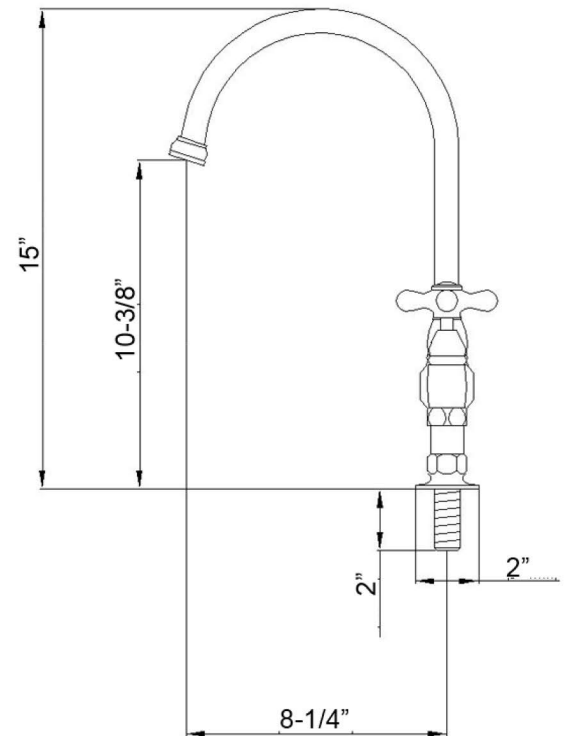

# HARDING KITCHEN BRIDGE FAUCET WITH SIDESPRAY

Cat. No.  
KFB512-ML

Width: 11-3/8"  
Height: 15"

## Features:

- ▶ Constructed of lead free solid brass
- ▶ Gooseneck swivel spout
- ▶ Metal lever handles
- ▶ Includes brass sidespray with hose
- ▶ Includes connection hoses
- ▶ Height to spout is 10-3/8"
- ▶ Spout reach is 8-1/4"
- ▶ Ceramic disc cartridges
- ▶ Flow rate is 1.8 GPM at 60 psi
- ▶ IAPMO/CEC/cUPC/AB1953 Certified

## Finishes:

- BN** Brushed Nickel  
**CP** Polished Chrome  
**ORB** Oil Rubbed Bronze

Dimensions of fixture are nominal and may vary. Dimensions and specifications subject to change without notice.