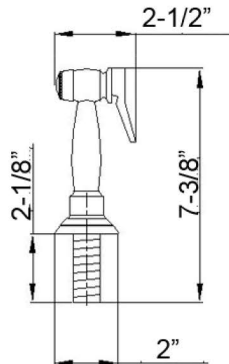

# HARDING KITCHEN BRIDGE FAUCET WITH SIDESPRAY

Cat. No.  
KFB512-ML

Width: 11-3/8"  
Height: 15"

## Features:

- ▶ Constructed of lead free solid brass
- ▶ Gooseneck swivel spout
- ▶ Metal lever handles
- ▶ Includes brass sidespray with hose
- ▶ Includes connection hoses
- ▶ Height to spout is 10-3/8"
- ▶ Spout reach is 8-1/4"
- ▶ Ceramic disc cartridges
- ▶ Flow rate is 1.8 GPM at 60 psi
- ▶ IAPMO/CEC/cUPC/AB1953 Certified

## Finishes:

- BN** Brushed Nickel  
**CP** Polished Chrome  
**ORB** Oil Rubbed Bronze

Dimensions of fixture are nominal and may vary. Dimensions and specifications subject to change without notice.